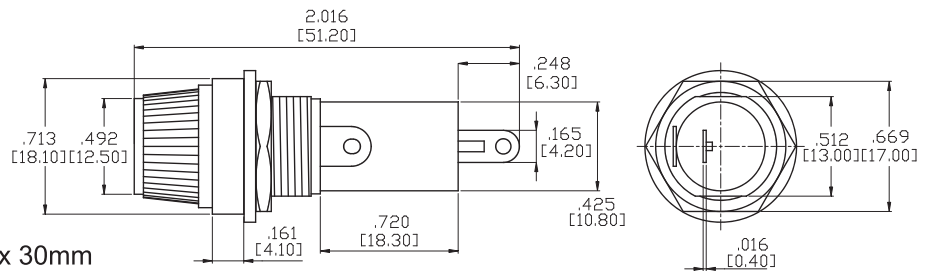

R22-0111

10A 250VAC 5.20 DIA. x 20mm

R22-0112

6A 250VAC 5.20 DIA. x 20mm

R22-0113

10A 250VAC 6.40 DIA. x 30mm

R22-0114

10A 250VAC 6.40 DIA. x 30mm

R22-0115

10A 250VAC 6.40 DIA. x 30mm

Specifications and Dimensions subject to change

Toggle

Rocker

Slide

Pushbutton

AV