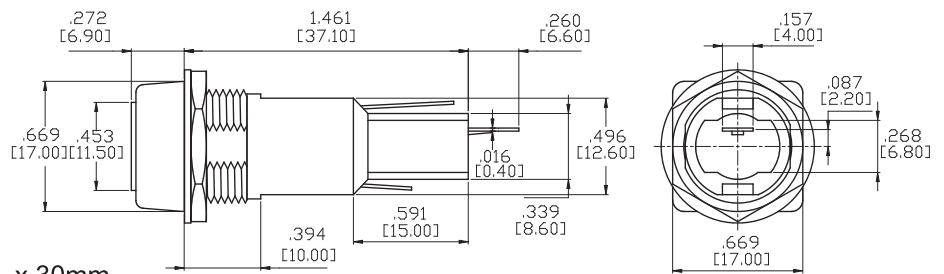

R22-0111

10A 250VAC 5.20 DIA. x 20mm

R22-0112

6A 250VAC 5.20 DIA. x 20mm

R22-0113

10A 250VAC 6.40 DIA. x 30mm

R22-0114

10A 250VAC 6.40 DIA. x 30mm

R22-0115

10A 250VAC 6.40 DIA. x 30mm

Specifications and Dimensions subject to change

Toggle

Rocker

Slide

Pushbutton

AV