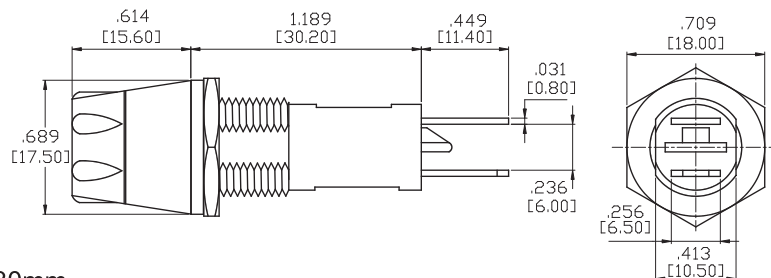

R22-0111

10A 250VAC 5.20 DIA. x 20mm

R22-0112

6A 250VAC 5.20 DIA. x 20mm

R22-0113

10A 250VAC 6.40 DIA. x 30mm

R22-0114

10A 250VAC 6.40 DIA. x 30mm

R22-0115

10A 250VAC 6.40 DIA. x 30mm

Specifications and Dimensions subject to change

Toggle

Rocker

Slide

Pushbutton

AV