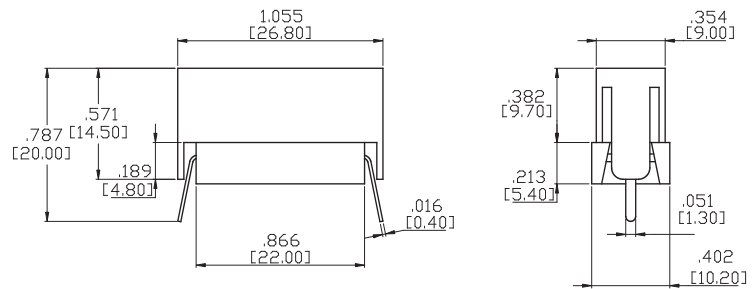

R22-0111

10A 250VAC 5.20 DIA. x 20mm

R22-0112

6A 250VAC 5.20 DIA. x 20mm

R22-0113

10A 250VAC 6.40 DIA. x 30mm

R22-0114

10A 250VAC 6.40 DIA. x 30mm

R22-0115

10A 250VAC 6.40 DIA. x 30mm

Specifications and Dimensions subject to change

Toggle

Rocker

Slide

Pushbutton

AV