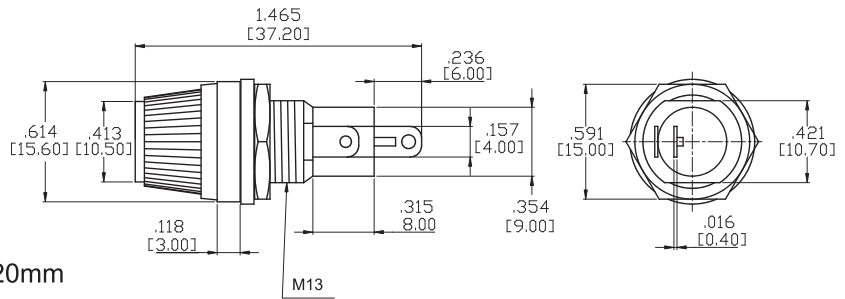

R22-0111

10A 250VAC 5.20 DIA. x 20mm

R22-0112

6A 250VAC 5.20 DIA. x 20mm

R22-0113

10A 250VAC 6.40 DIA. x 30mm

R22-0114

10A 250VAC 6.40 DIA. x 30mm

R22-0115

10A 250VAC 6.40 DIA. x 30mm

Specifications and Dimensions subject to change

Toggle

Rocker

Slide

Pushbutton

AV